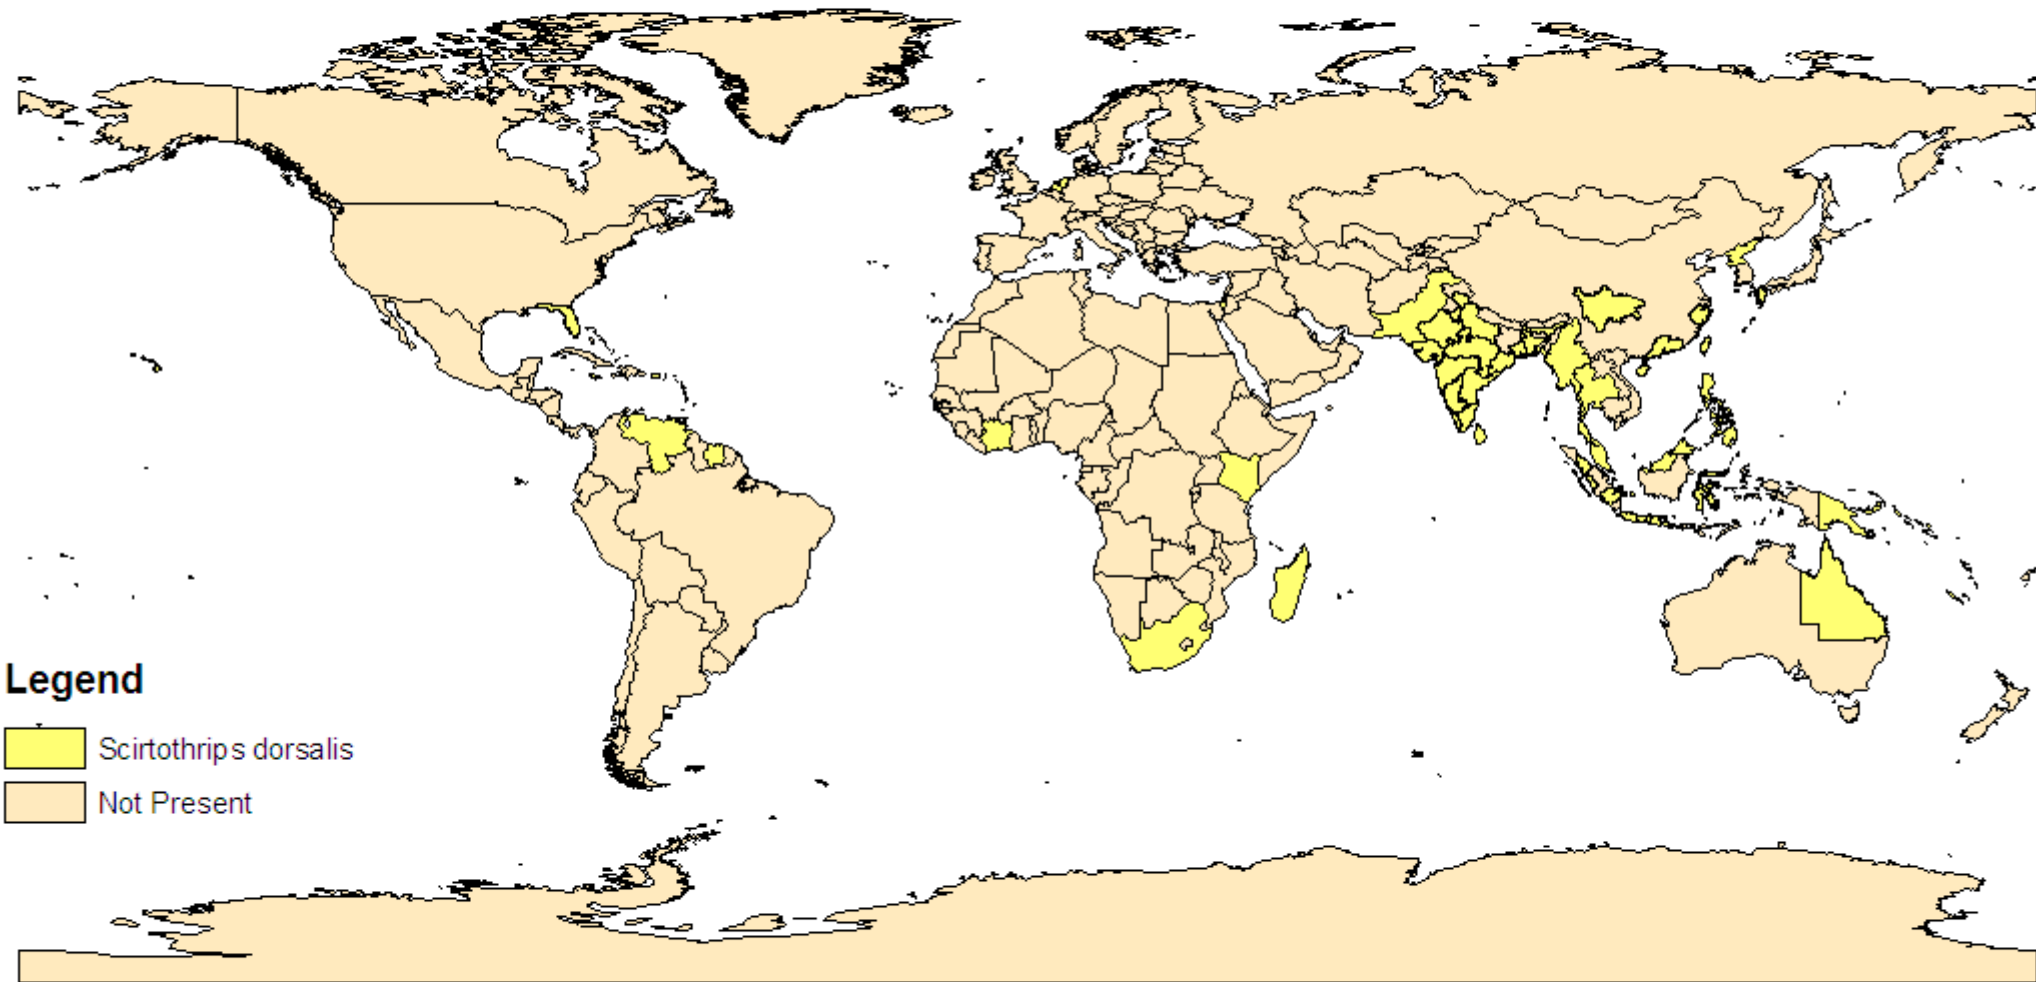

Reported Distribution of *Scirtothrips dorsalis*, Chilli Thrips

Legend

-  *Scirtothrips dorsalis*
-  Not Present

0 3,300 6,600 9,900 13,200 Kilometers

Created by Jessica Engle, Roger Magarey, and Dan Borchert,
USDA-APHIS-PPQ-CPHST-PERAL Raleigh, North Carolina
Occurrence Data from Global Pest and Disease Database and
Crop Protection Compendium
August 2008